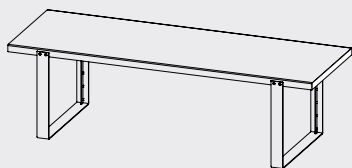

ALUMINUM

Table Colla/400: 400 x 100 x 75 cm (LxWxH)

Table Colla/300: 300 x 100 x 75 cm

Table Colla/260: 260 x 100 x 75 cm

Armrest for chair max. 65 cm high

Couch Colla/105: 105 x 40 x 43 cm (LxWxH)

Couch Colla/45: 45 x 40 x 43 cm

› Cushion Sunbrella Heritage: 105 x 40 x 4 cm

› Cushion Sunbrella Heritage: 45 x 40 x 4 cm

PLACA

BY HUGO VAN HOOFF

Table top and couch: Aluminum
Aluminum in all RAL colours (RALg016 as standard)

ALUMINUM

Table Placa/260: 260 x 90 x 76 cm (LxWxH)