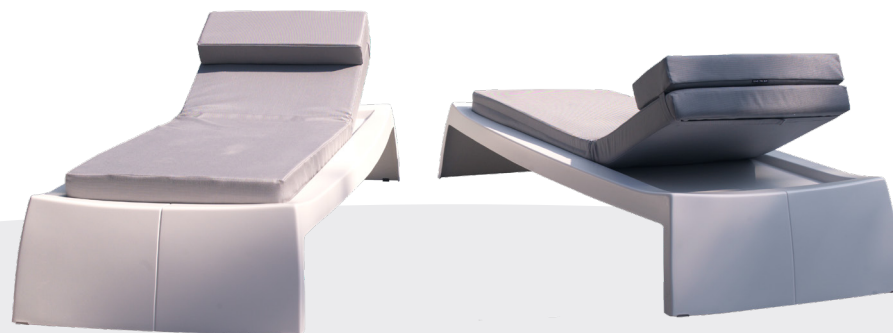

Sunlounger 001: 210 x 90 x 38 cm (LxWxH)

> Mattress Sunbrella Heritage: 190 x 70 x 8 cm

> Pillow Sunbrella Heritage: 70 x 40 cm (LxW)