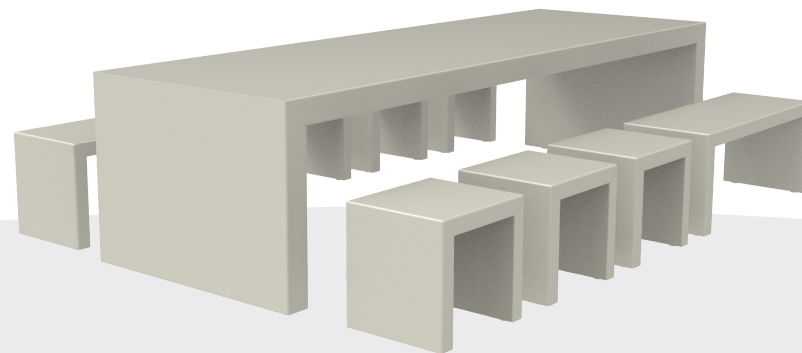

> Cushion Sunbrella Heritage: 45 x 40 x 4 cm

BASE

BY HUGO VAN HOOFF

Aluminum in all RAL colours (RALg016 as standard)

ALUMINUM

Table Base/260: 260 x 90 x 76 cm (LxWxH)

Table Base/300: 300 x 90 x 76 cm

Table Base/400: 400 x 90 x 76 cm

Armrest for chair max. 70 cm high

Couch Base/105: 105 x 40 x 43 cm (LxWxH)

Couch Base/45: 45 x 40 x 43 cm

> Cushion Sunbrella Heritage: 105 x 40 x 4 cm

> Cushion Sunbrella Heritage: 45 x 40 x 4 cm

SUNBRELLA HERITAGE