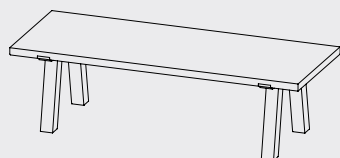

ALUMINUM

Table Colla/400: 400 x 100 x 75 cm (LxWxH)

Table Colla/300: 300 x 100 x 75 cm

Table Colla/260: 260 x 100 x 75 cm

Armrest for chair max. 65 cm high

Couch Colla/105: 105 x 40 x 43 cm (LxWxH)

Couch Colla/45: 45 x 40 x 43 cm